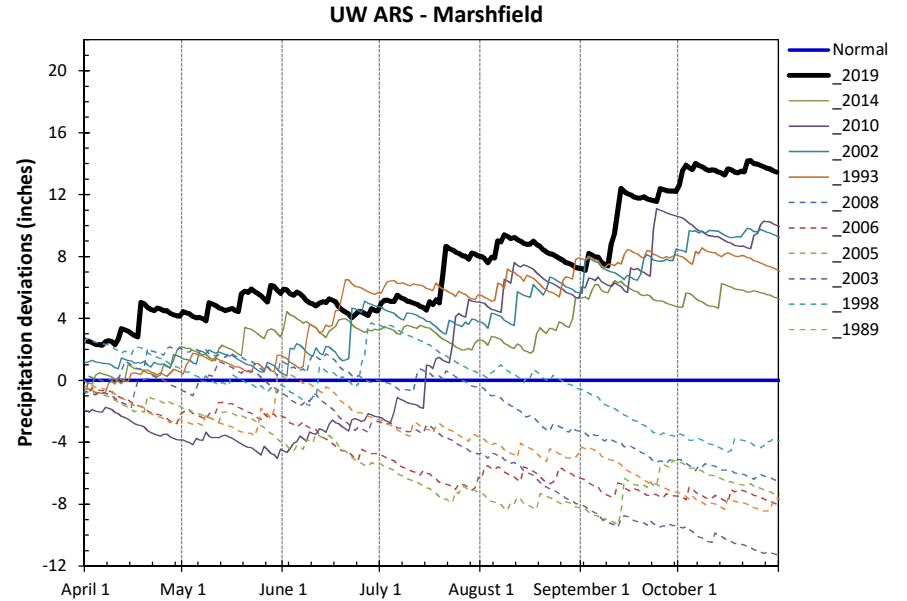

**2019 Seasonal Growing Degree Unit and Precipitation Deviations from April 1 to the current date (or fall killing frost date $\leq 28^{\circ}\text{F}$ or October 31).
Years were selected using ± 1 standard deviation of the 30-year normal.**

2019 Weather Summary for UW ARS - Arlington, WI

Bold Line = 30 year Normal

2019 Weather Summary for UW ARS - Marshfield, WI

Bold Line = 30 year Normal