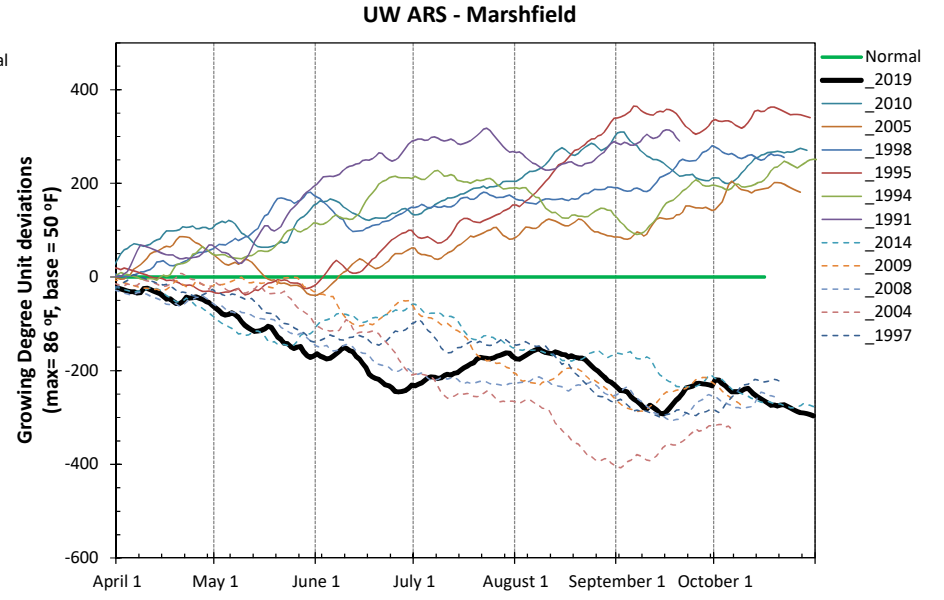

**2019 Seasonal Growing Degree Unit and Precipitation Deviations from April 1 to the current date (or fall killing frost date $\leq 28^{\circ}\text{F}$ or October 31).
Years were selected using ± 1 standard deviation of the 30-year normal.**

2019 Weather Summary for UW ARS - Arlington, WI

Bold Line = 30 year Normal

2019 Weather Summary for UW ARS - Marshfield, WI

Bold Line = 30 year Normal