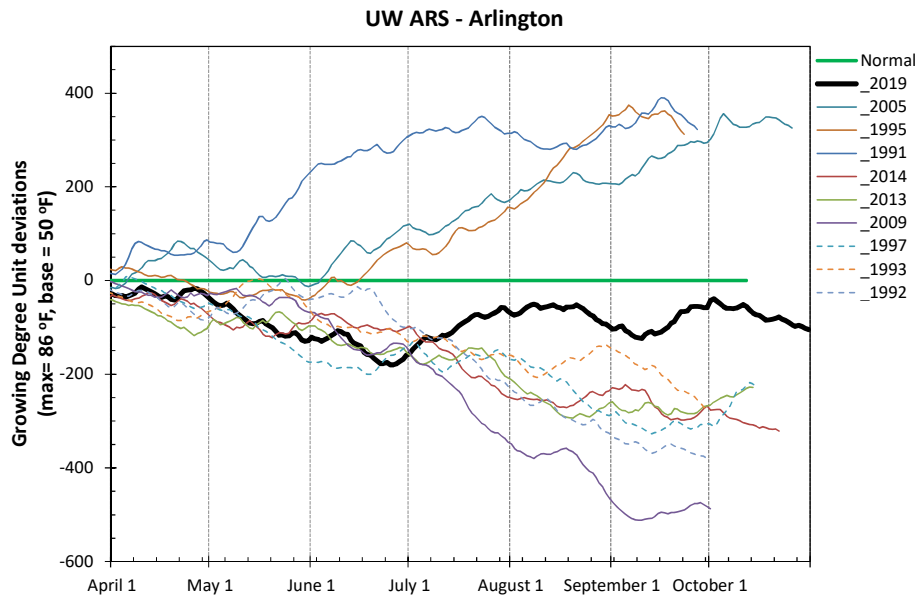

**2019 Seasonal Growing Degree Unit and Precipitation Deviations from April 1 to the current date (or fall killing frost date $\leq 28^{\circ}\text{F}$ or October 31).
Years were selected using ± 1 standard deviation of the 30-year normal.**

2019 Weather Summary for UW ARS - Arlington, WI

Bold Line = 30 year Normal

2019 Weather Summary for UW ARS - Marshfield, WI

Bold Line = 30 year Normal