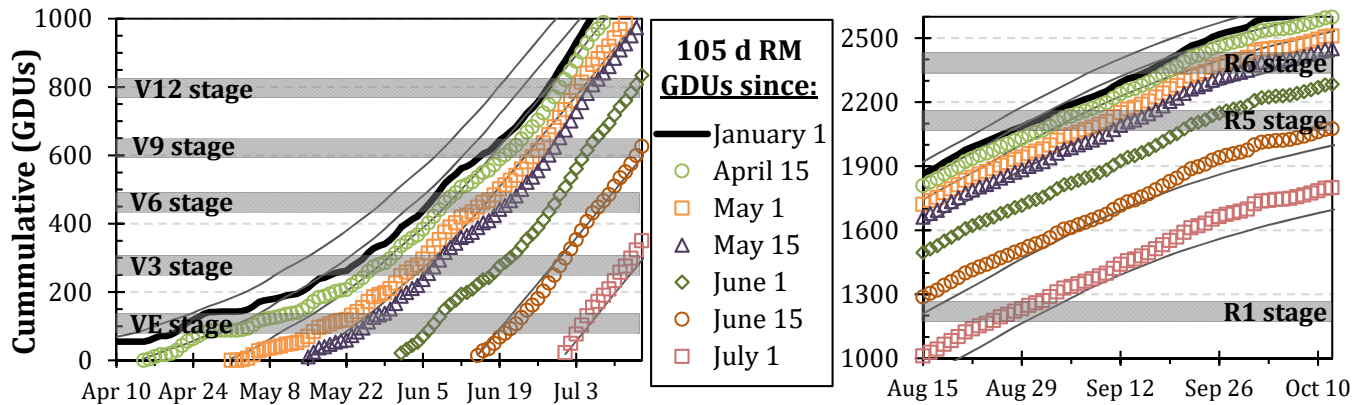

**2019 Seasonal Growing Degree Unit and Precipitation Deviations from April 1 to the current date (or fall killing frost date $\leq 28^{\circ}\text{F}$ or October 31).
Years were selected using ± 1 standard deviation of the 30-year normal.**

2019 Weather Summary for UW ARS - Arlington, WI

Bold Line = 30 year Normal

2019 Weather Summary for UW ARS - Marshfield, WI

Bold Line = 30 year Normal