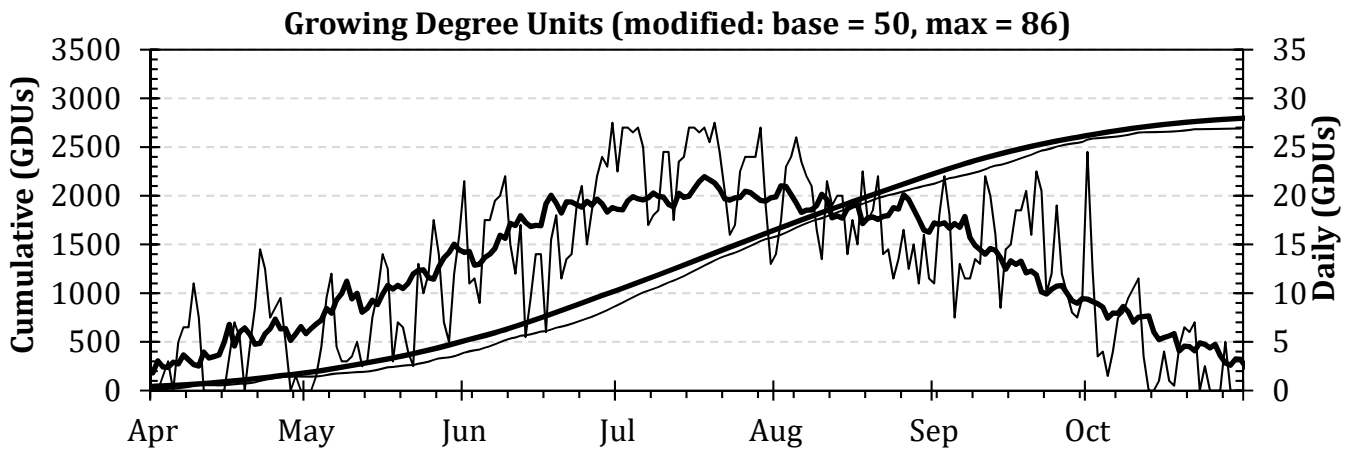

**2019 Seasonal Growing Degree Unit and Precipitation Deviations from April 1 to the current date (or fall killing frost date $\leq 28^{\circ}\text{F}$ or October 31).
Years were selected using ± 1 standard deviation of the 30-year normal.**

2019 Weather Summary for UW ARS - Arlington, WI

Bold Line = 30 year Normal

2019 Weather Summary for UW ARS - Marshfield, WI

Bold Line = 30 year Normal