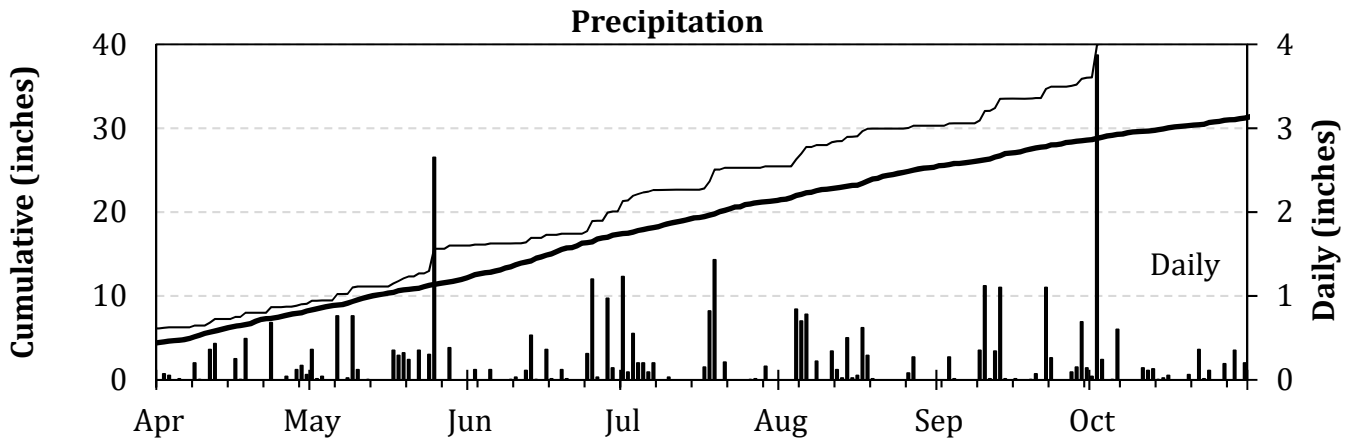

**2019 Seasonal Growing Degree Unit and Precipitation Deviations from April 1 to the current date (or fall killing frost date $\leq 28^{\circ}\text{F}$ or October 31).
Years were selected using ± 1 standard deviation of the 30-year normal.**

2019 Weather Summary for UW ARS - Arlington, WI

Bold Line = 30 year Normal

2019 Weather Summary for UW ARS - Marshfield, WI

Bold Line = 30 year Normal