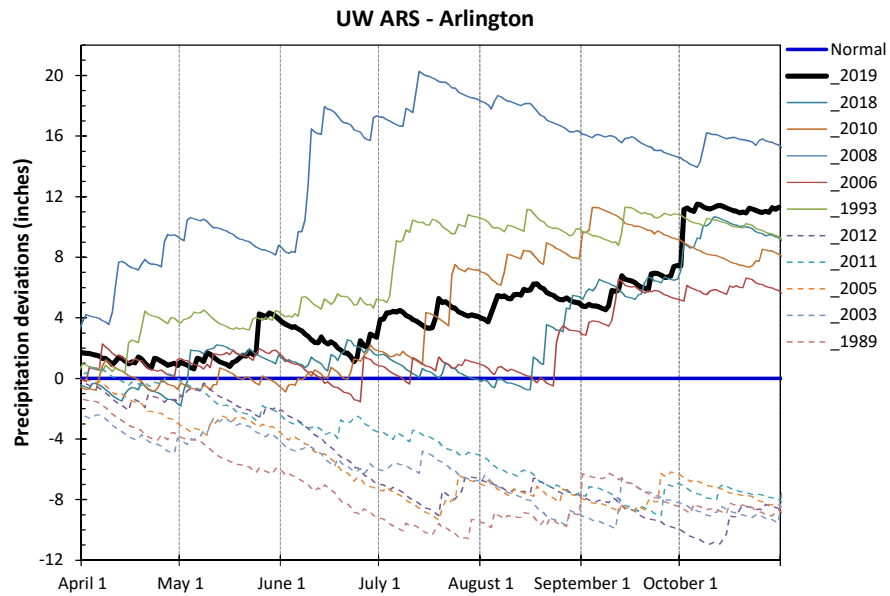

**2019 Seasonal Growing Degree Unit and Precipitation Deviations from April 1 to the current date (or fall killing frost date $\leq 28^{\circ}\text{F}$ or October 31).
Years were selected using ± 1 standard deviation of the 30-year normal.**

2019 Weather Summary for UW ARS - Arlington, WI

Bold Line = 30 year Normal

2019 Weather Summary for UW ARS - Marshfield, WI

Bold Line = 30 year Normal