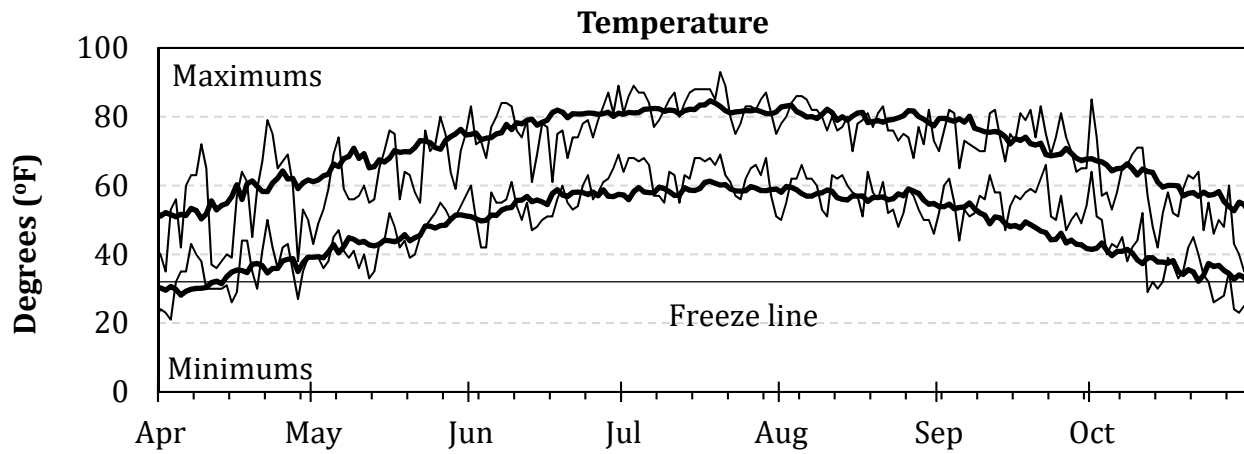

**2019 Seasonal Growing Degree Unit and Precipitation Deviations from April 1 to the current date (or fall killing frost date $\leq 28^{\circ}\text{F}$ or October 31).
Years were selected using ± 1 standard deviation of the 30-year normal.**

2019 Weather Summary for UW ARS - Arlington, WI

Bold Line = 30 year Normal

2019 Weather Summary for UW ARS - Marshfield, WI

Bold Line = 30 year Normal