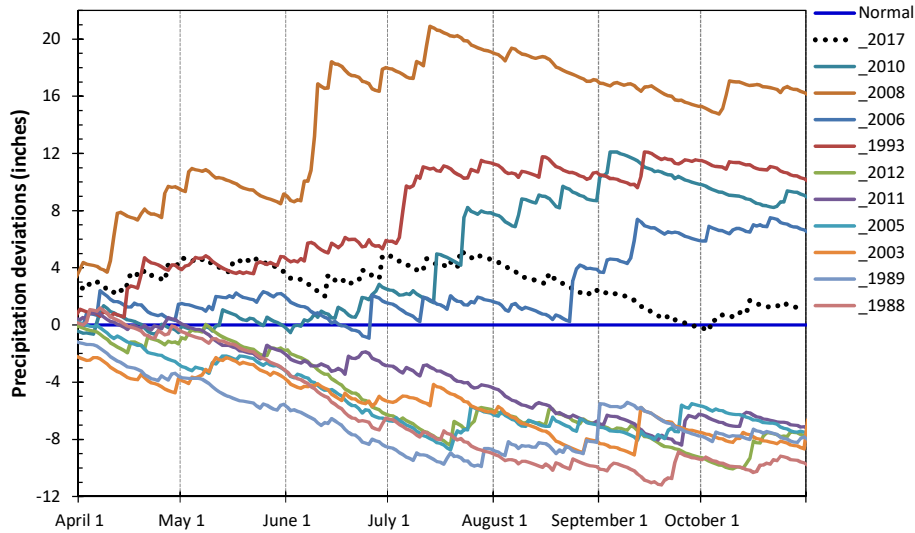

UW ARS - Arlington