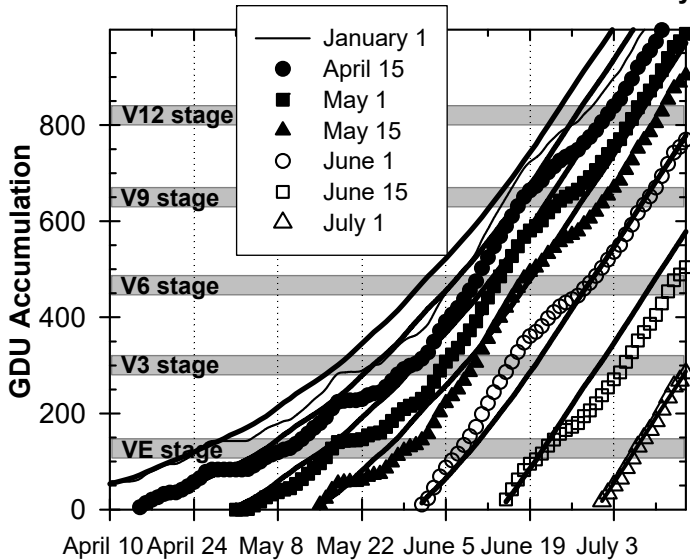

## Growing Degree Units (modified - base= 50, max = 86)

Bold Line = 30-yr Average for each planting date

## Precipitation

## Growing Degree Units (modified - base= 50, max = 86)

Bold Line = 30-yr Average for each planting date

Seasonal Growing Degree Unit and Precipitation Deviations from April 1 to the killing frost date  $\leq 28^{\circ}\text{F}$  (or October 31). Years were selected using  $\pm 1$  standard deviation of the 30-year normal.