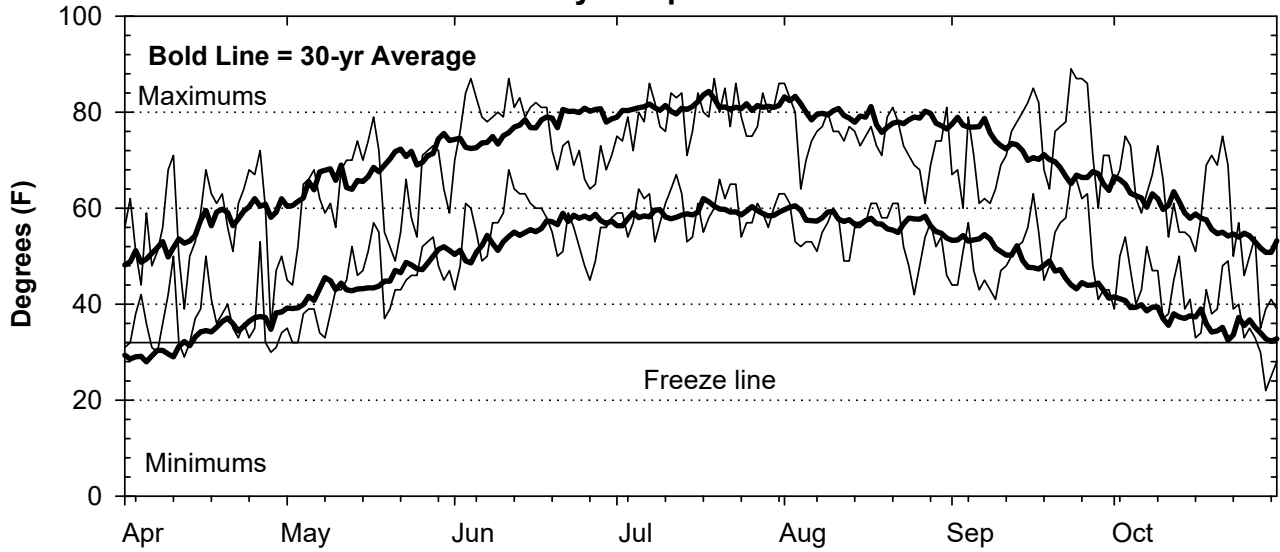

Daily Temperatures