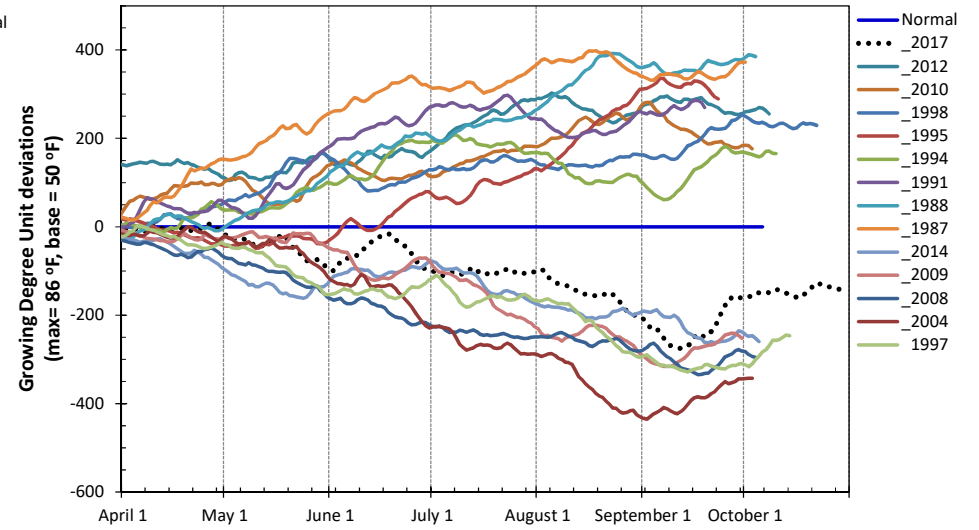

UW ARS - Marshfield