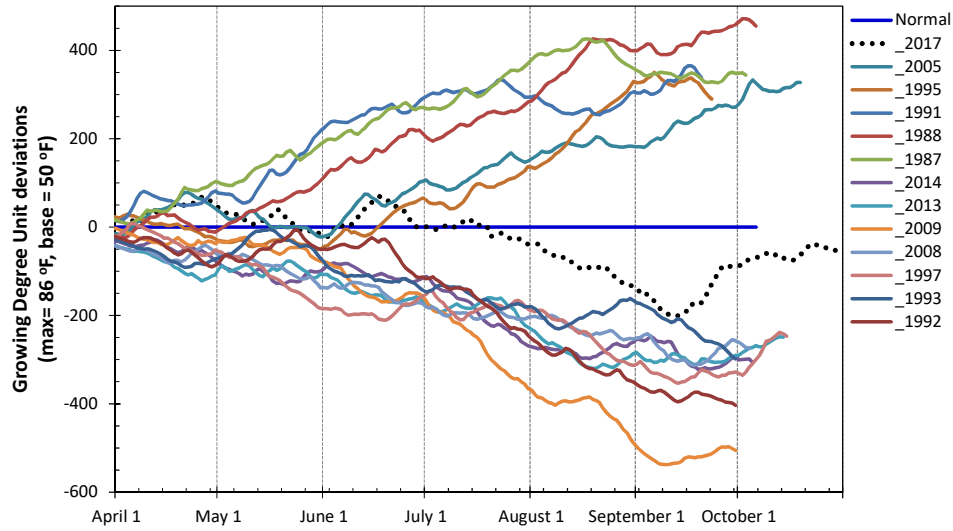

Seasonal Growing Degree Unit and Precipitation Deviations from April 1 to the killing frost date $\leq 28^{\circ}\text{F}$ (or October 31). Years were selected using ± 1 standard deviation of the 30-year normal.

UW ARS - Arlington