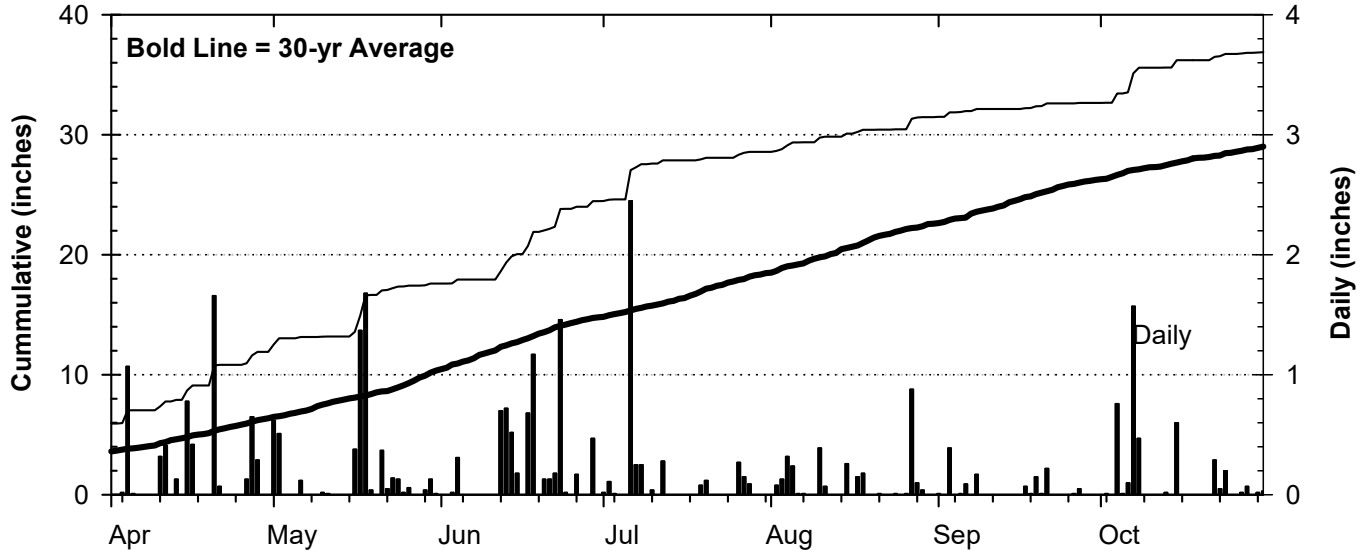

2017 Weather Summary for UW ARS - Marshfield, WI

Precipitation