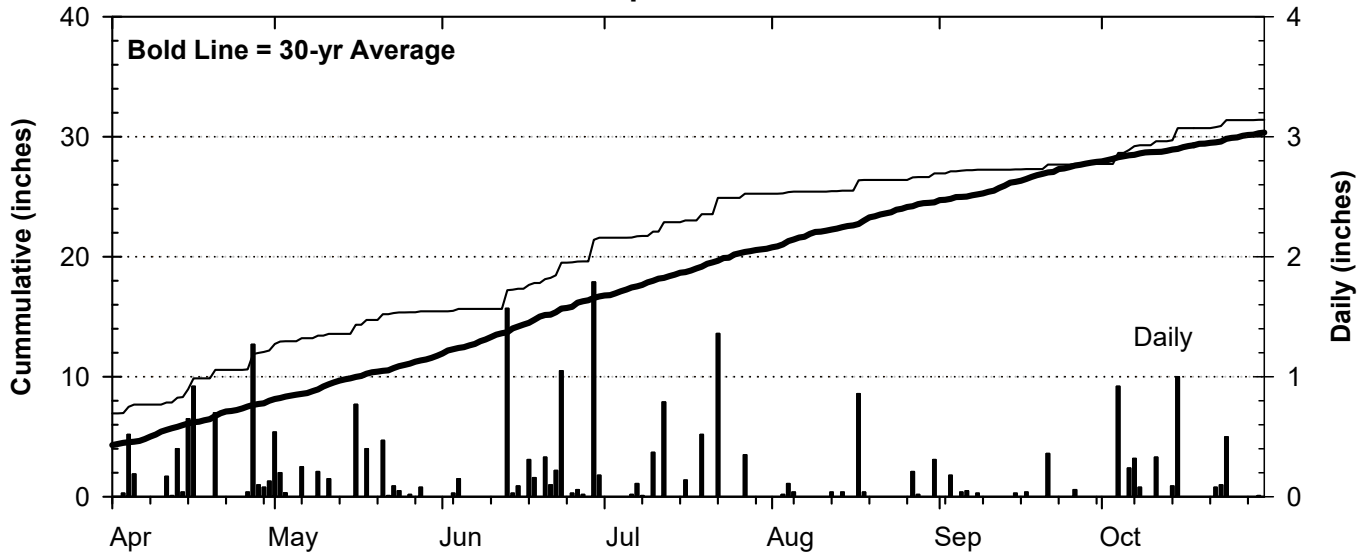

## Precipitation

## Growing Degree Units (modified - base= 50, max = 86)

Bold Line = 30-yr Average for each planting date