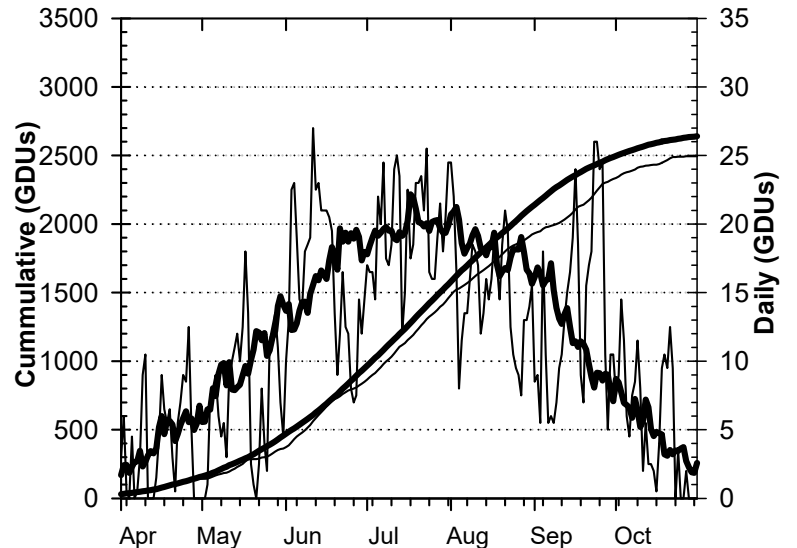

## Growing Degree Units (modified - base= 50, max = 86)

Bold Line = 30-yr Average for each planting date

## Precipitation

## Growing Degree Units (modified - base= 50, max = 86)

Bold Line = 30-yr Average for each planting date

Seasonal Growing Degree Unit and Precipitation Deviations from April 1 to the killing frost date  $\leq 28^{\circ}\text{F}$  (or October 31). Years were selected using  $\pm 1$  standard deviation of the 30-year normal.