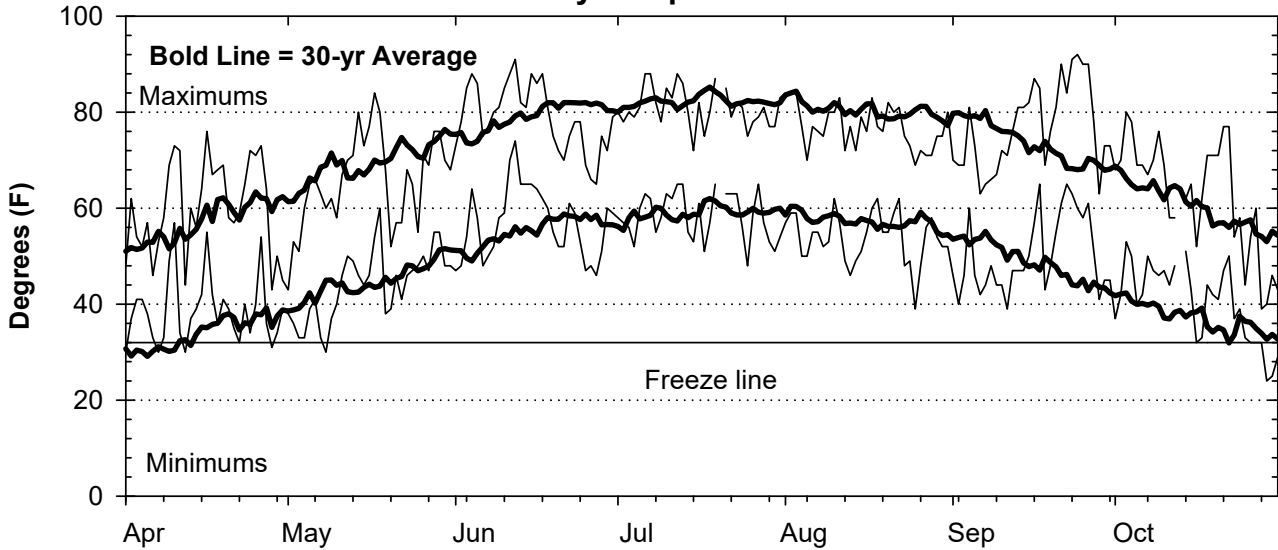

## Growing Degree Units (modified - base= 50, max = 86)

Bold Line = 30-yr Average for each planting date