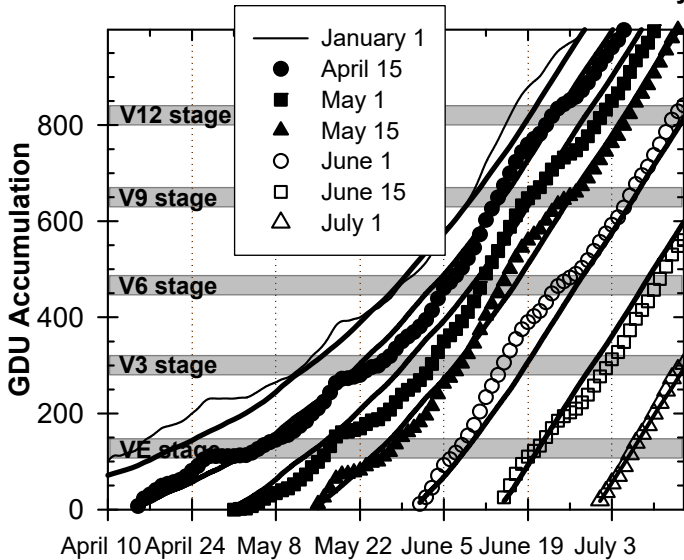

## Precipitation

## Daily Temperatures

## Growing Degree Units (modified - base= 50, max = 86)

Bold Line = 30-yr Average for each planting date

## Growing Degree Units (modified - base= 50, max = 86)

Bold Line = 30-yr Average for each planting date

Seasonal Growing Degree Unit and Precipitation Deviations from April 1 to the killing frost date  $\leq 28^{\circ}\text{F}$  (or October 31). Years were selected using  $\pm 1$  standard deviation of the 30-year normal.