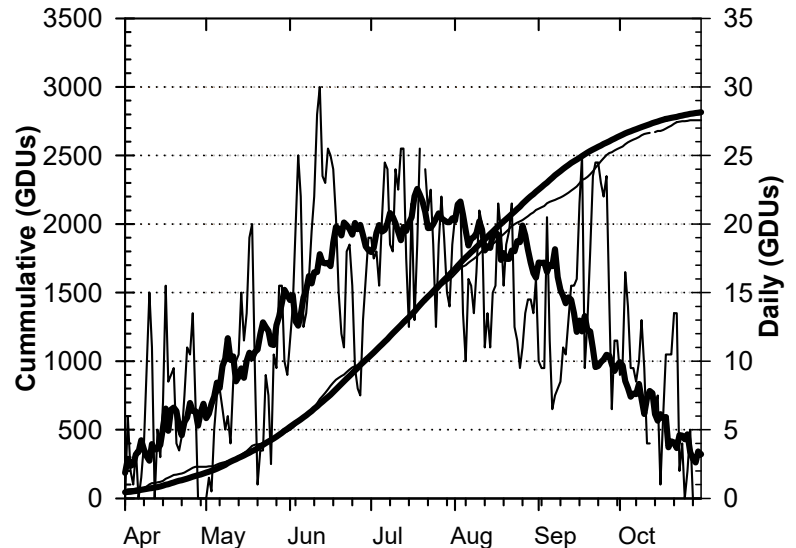

## Precipitation

## Daily Temperatures

## Growing Degree Units (modified - base= 50, max = 86)

Bold Line = 30-yr Average for each planting date