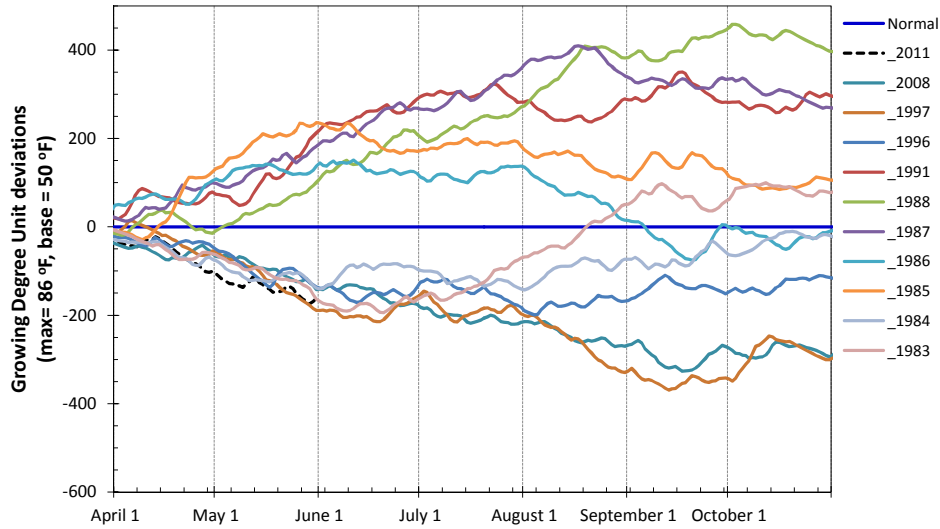

Seasonal Growing Degree Unit and Precipitation Deviations from April 1 to current date. Years were selected using ± 1 standard deviation of the 30-year normal.

UW ARS - Arlington

UW ARS - Marshfield

UW ARS - Arlington