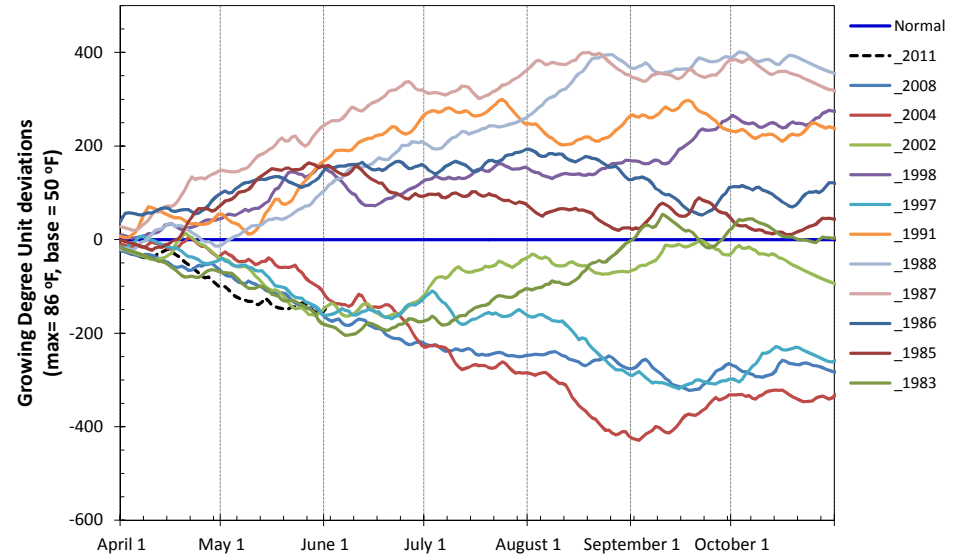

Seasonal Growing Degree Unit and Precipitation Deviations from April 1 to current date. Years were selected using ± 1 standard deviation of the 30-year normal.

UW ARS - Arlington

UW ARS - Marshfield

UW ARS - Arlington