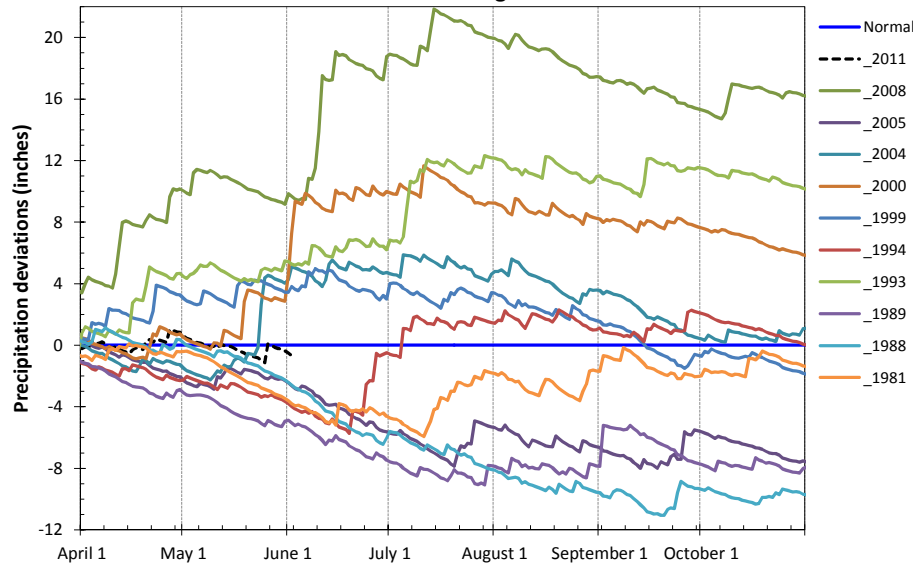

Seasonal Growing Degree Unit and Precipitation Deviations from April 1 to current date. Years were selected using ± 1 standard deviation of the 30-year normal.

UW ARS - Arlington

UW ARS - Marshfield

UW ARS - Arlington