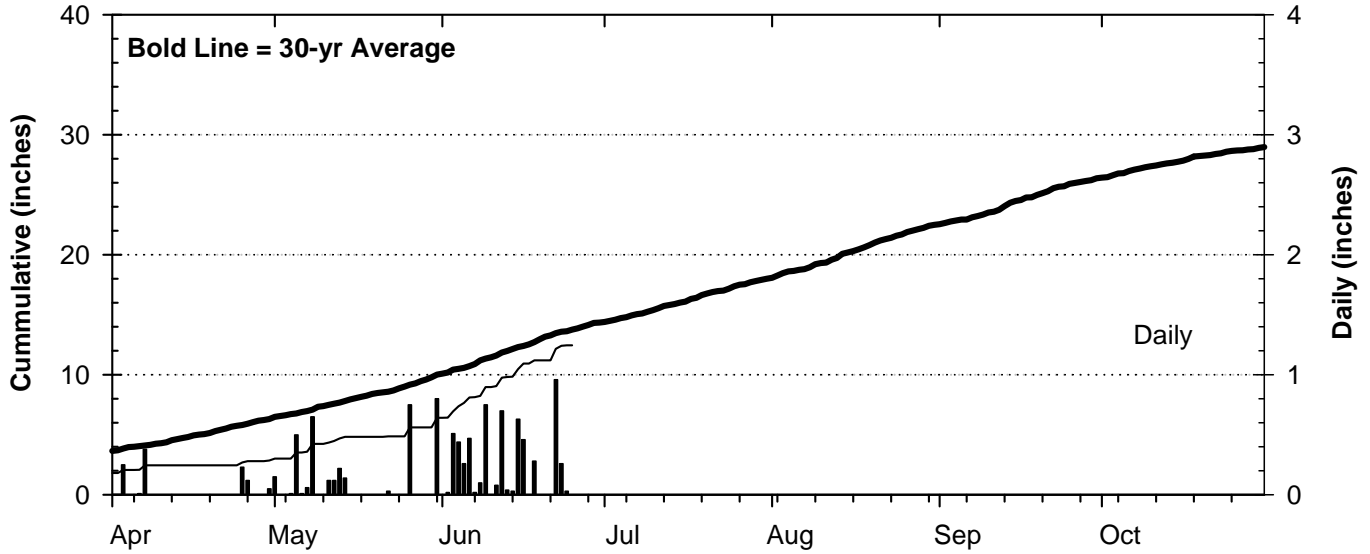

2010 Weather Summary for UW ARS - Arlington, WI

Precipitation

Daily Temperatures

Growing Degree Units (modified - base= 50, max = 86)

Bold Line = 30-yr Average for each planting date

2010 Weather Summary for UW ARS - Marshfield, WI

Precipitation

Daily Temperatures

Growing Degree Units (modified - base= 50, max = 86)

Bold Line = 30-yr Average for each planting date

Seasonal Growing Degree Unit and Precipitation Deviations from April 1 to current date. Years were selected using ± 1 standard deviation of 30-year normal.