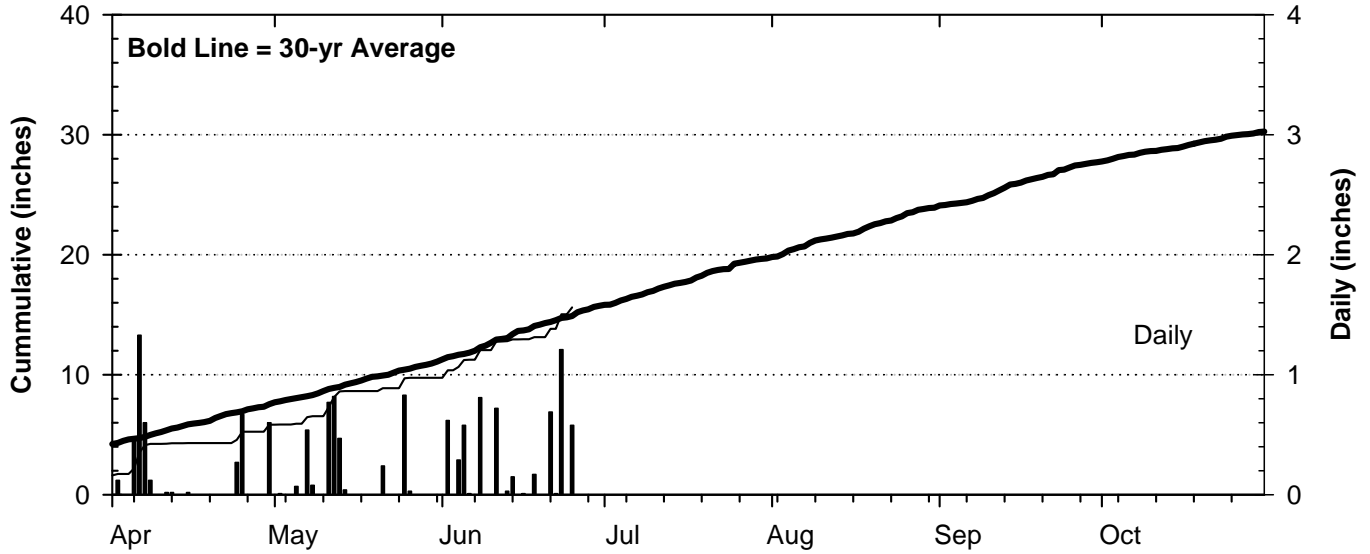

2010 Weather Summary for UW ARS - Arlington, WI

Precipitation

Daily Temperatures

Growing Degree Units (modified - base= 50, max = 86)

Bold Line = 30-yr Average for each planting date

2010 Weather Summary for UW ARS - Marshfield, WI

Precipitation

Daily Temperatures

Growing Degree Units (modified - base= 50, max = 86)

Bold Line = 30-yr Average for each planting date

Seasonal Growing Degree Unit and Precipitation Deviations from April 1 to current date. Years were selected using ± 1 standard deviation of 30-year normal.