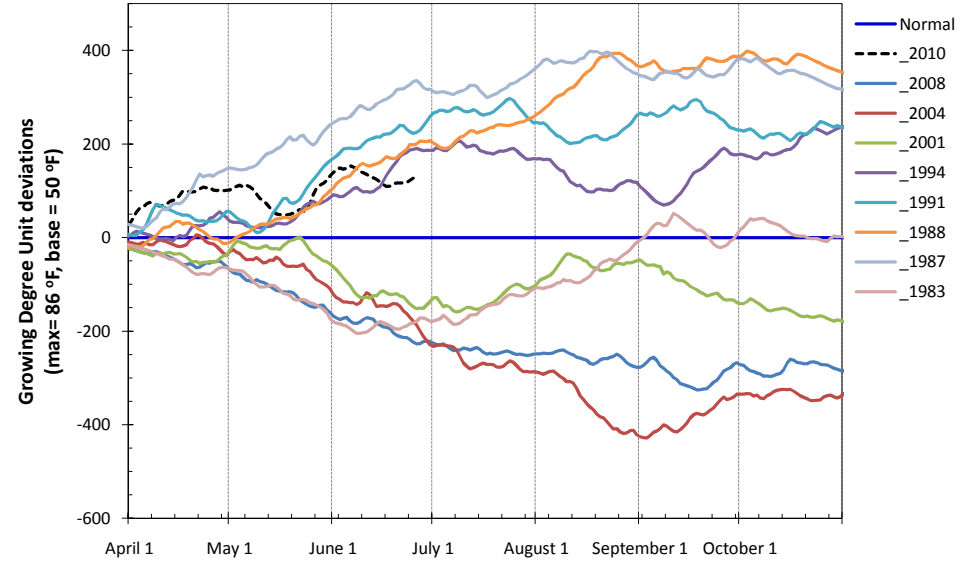

UW ARS - Marshfield