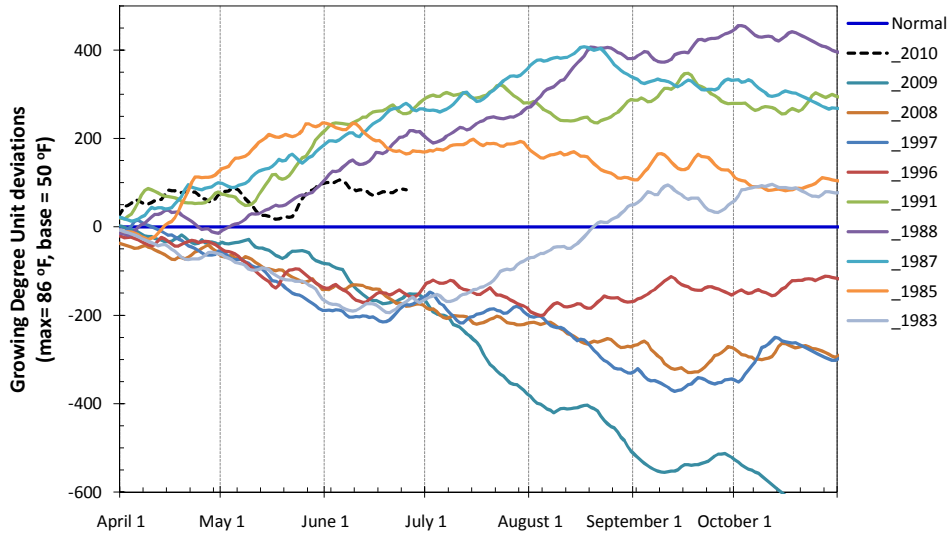

Seasonal Growing Degree Unit and Precipitation Deviations from April 1 to current date. Years were selected using ± 1 standard deviation of 30-year normal.

UW ARS - Arlington