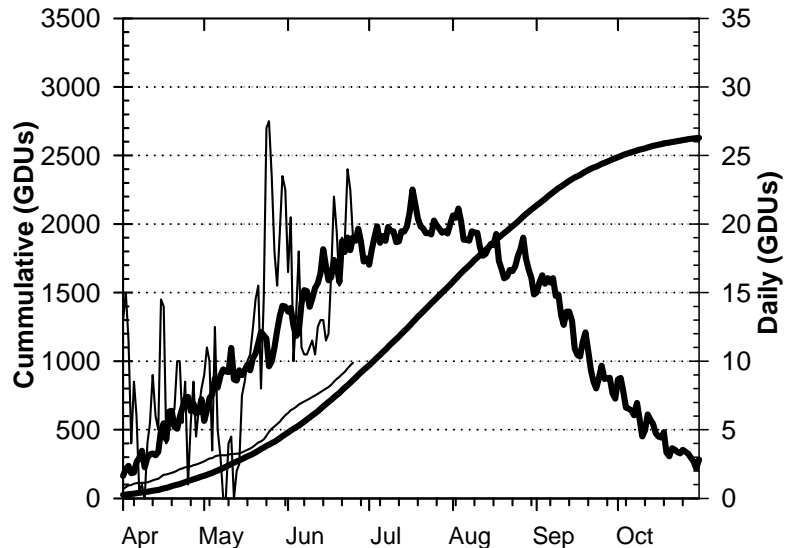

Precipitation

Daily Temperatures

Growing Degree Units (modified - base= 50, max = 86)

Bold Line = 30-yr Average for each planting date

Seasonal Growing Degree Unit and Precipitation Deviations from April 1 to current date. Years were selected using ± 1 standard deviation of 30-year normal.