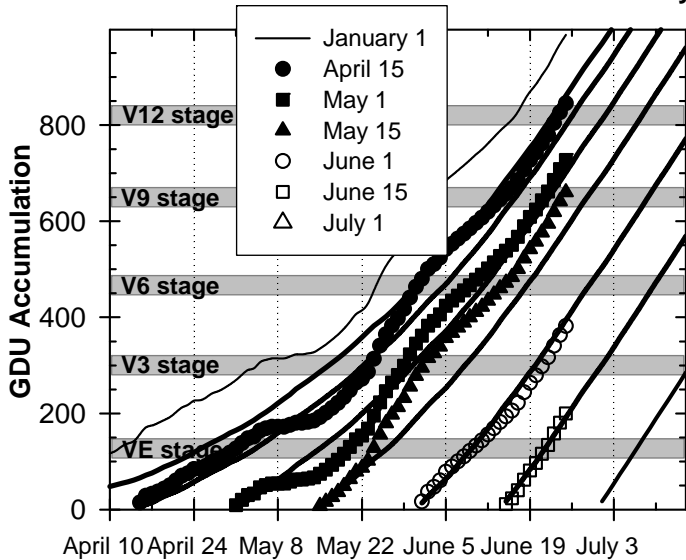

2010 Weather Summary for UW ARS - Arlington, WI

Precipitation

Daily Temperatures

Growing Degree Units (modified - base= 50, max = 86)

Bold Line = 30-yr Average for each planting date

2010 Weather Summary for UW ARS - Marshfield, WI

Precipitation

Daily Temperatures

Growing Degree Units (modified - base= 50, max = 86)

Bold Line = 30-yr Average for each planting date

Seasonal Growing Degree Unit and Precipitation Deviations from April 1 to current date. Years were selected using ± 1 standard deviation of 30-year normal.