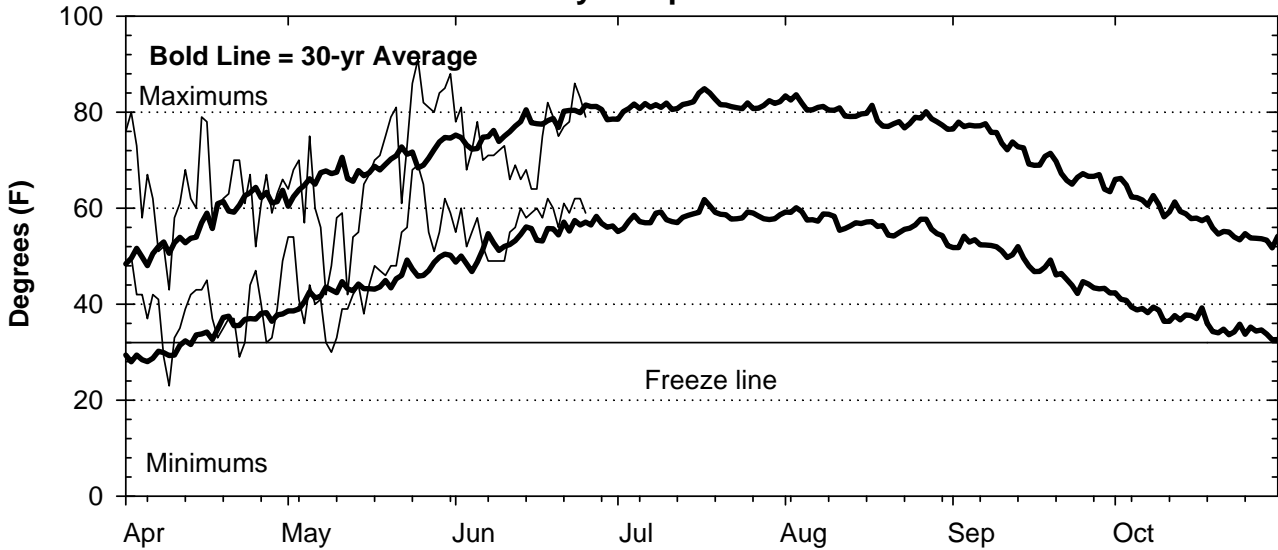

2010 Weather Summary for UW ARS - Arlington, WI

Precipitation

Daily Temperatures

Growing Degree Units (modified - base= 50, max = 86)

Bold Line = 30-yr Average for each planting date

2010 Weather Summary for UW ARS - Marshfield, WI

Precipitation

Daily Temperatures

Growing Degree Units (modified - base= 50, max = 86)

Bold Line = 30-yr Average for each planting date

Seasonal Growing Degree Unit and Precipitation Deviations from April 1 to current date. Years were selected using ± 1 standard deviation of 30-year normal.