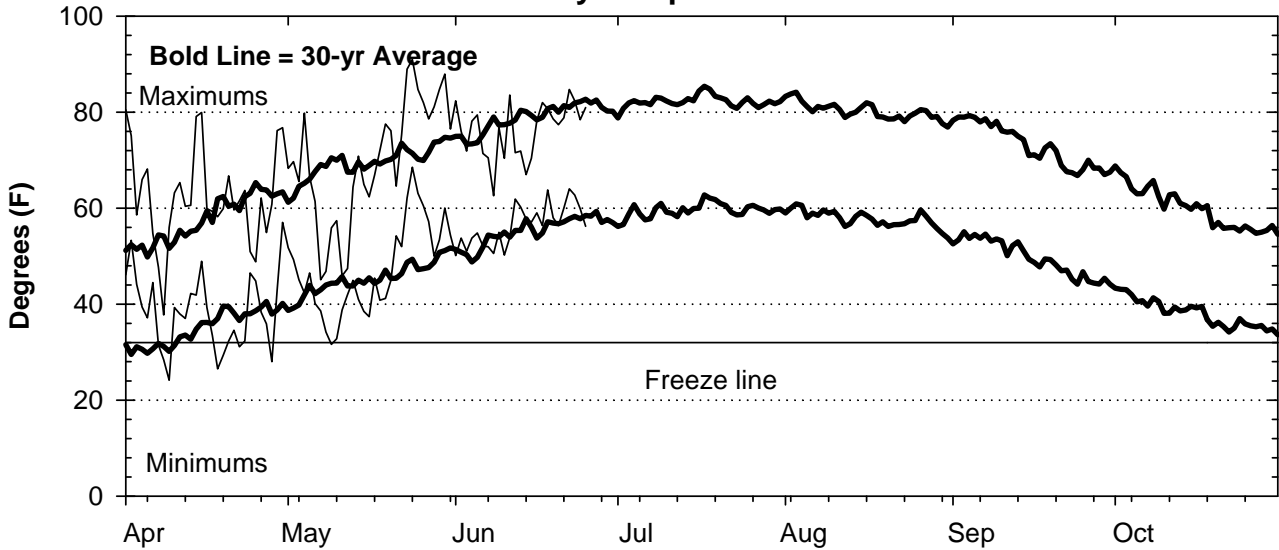

2010 Weather Summary for UW ARS - Arlington, WI

Precipitation

Daily Temperatures

Growing Degree Units (modified - base= 50, max = 86)

Bold Line = 30-yr Average for each planting date

2010 Weather Summary for UW ARS - Marshfield, WI

Precipitation

Daily Temperatures

Growing Degree Units (modified - base= 50, max = 86)

Bold Line = 30-yr Average for each planting date

Seasonal Growing Degree Unit and Precipitation Deviations from April 1 to current date. Years were selected using ± 1 standard deviation of 30-year normal.