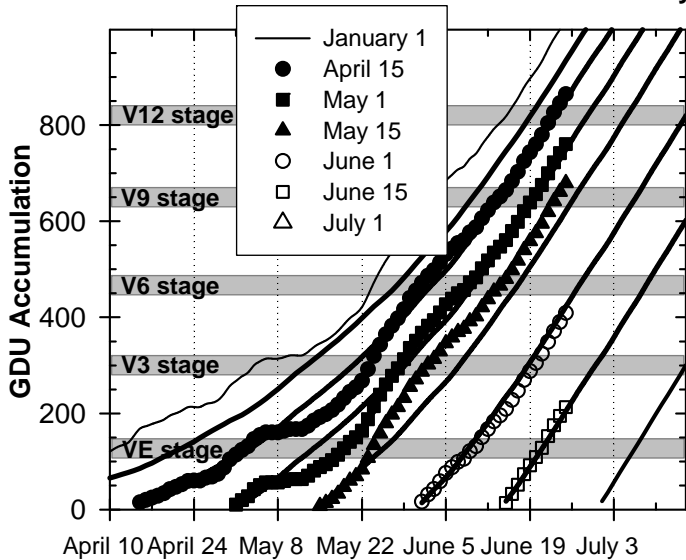

2010 Weather Summary for UW ARS - Arlington, WI

Precipitation

Daily Temperatures

Growing Degree Units (modified - base= 50, max = 86)

Bold Line = 30-yr Average for each planting date

2010 Weather Summary for UW ARS - Marshfield, WI

Precipitation

Daily Temperatures

Growing Degree Units (modified - base= 50, max = 86)

Bold Line = 30-yr Average for each planting date

Seasonal Growing Degree Unit and Precipitation Deviations from April 1 to current date. Years were selected using ± 1 standard deviation of 30-year normal.