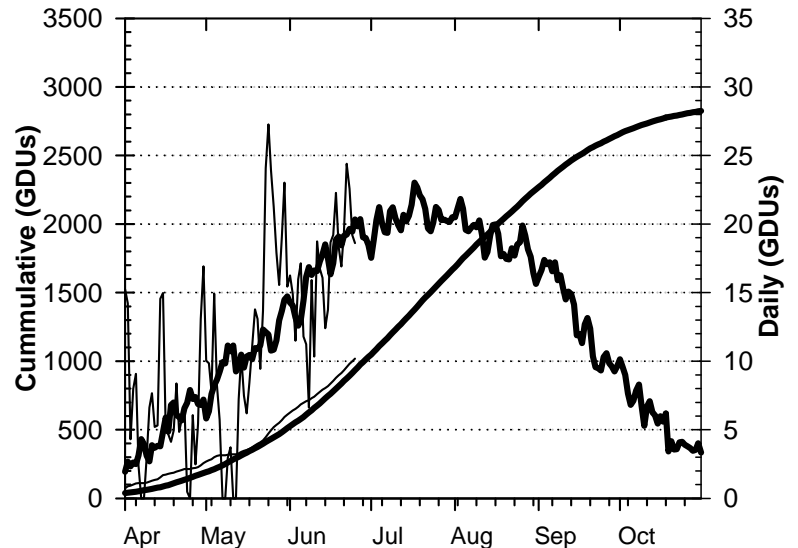

2010 Weather Summary for UW ARS - Arlington, WI

Precipitation

Daily Temperatures

Growing Degree Units (modified - base= 50, max = 86)

Bold Line = 30-yr Average for each planting date

2010 Weather Summary for UW ARS - Marshfield, WI

Precipitation

Daily Temperatures

Growing Degree Units (modified - base= 50, max = 86)

Bold Line = 30-yr Average for each planting date

Seasonal Growing Degree Unit and Precipitation Deviations from April 1 to current date. Years were selected using ± 1 standard deviation of 30-year normal.