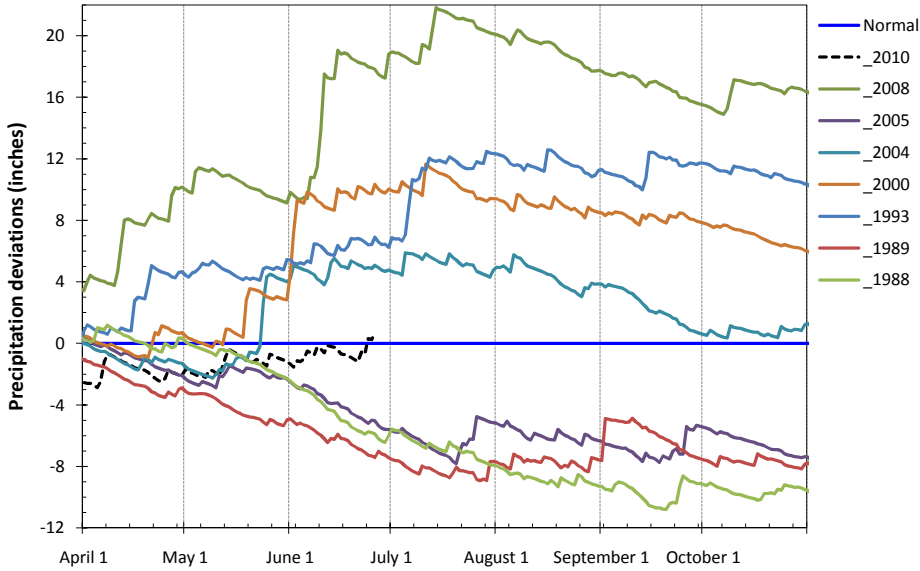

UW ARS - Arlington